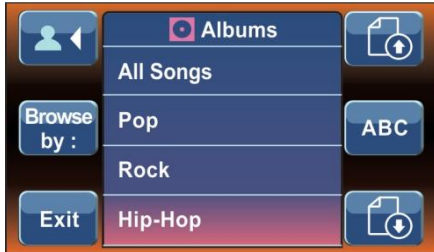

PORSCHE

Mercedes-Benz

VAIS TECHNOLOGY

SiriusXM for Chrysler/Dodge/Jeep/Fiat

- Factory Radio Control
- Plug and Play
- 36 Presets
- Browse Channel
- Browse Categories
- Steering wheel control

Categories

Channels