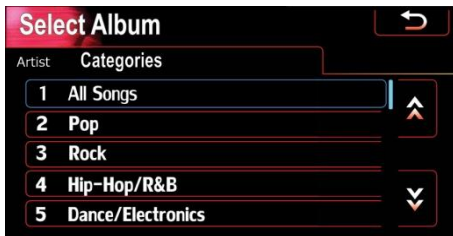

* See application guide for details

- Factory Radio Control
- Plug and Play
- 36 Presets
- Browse Channel
- Browse Categories
- Steering wheel control

Categories

Channels

Presets

Model # GSR-11, 12, 001, 101 or SL3sat-t