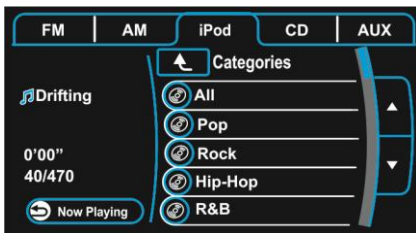

SiriusXM for Mazda

Applications

Mazda 3	2014-17	Mazda 6	2014-17
CX3	2014-17	CX5	2014 -17
CX9	2016		

* See application guide for details

Categories