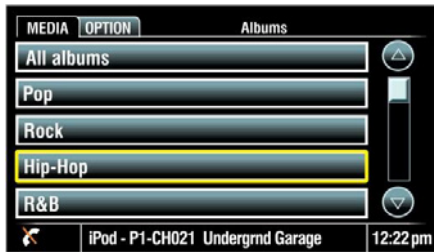

Categories