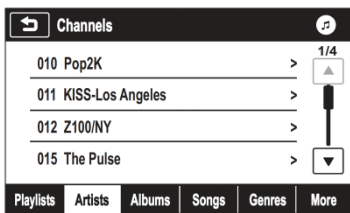

Dodge
Ford
Honda
Mazda
Nissan
Scion
Toyota

**Made in
U.S.A.**

Factory Radio Control
 Plug and Play
 36 Presets
 Browse Channel
 Browse Categories
 Steering wheel control

Categories

Channels

Presets

3 Year Warranty