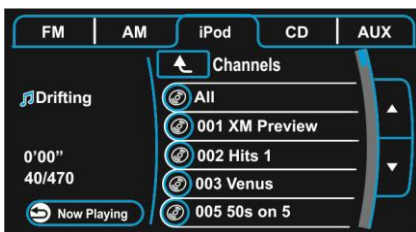

VAIS TECHNOLOGY

Factory Radio Control
Plug and Play
36 Presets
Browse Channel
Browse Categories
Steering wheel control

SiriusXM for Mazda

Applications

Mazda 3	2014-17	Mazda 6	2014-17
CX3	2014-17	CX5	2014 -17
CX9	2016		

* See application guide for details

Channels

Model # GSR-091, 092, 093

Other Brands Include:

Chrysler
Fiat
GM
Jeep
Mercedes
Porsche
Subaru

Dodge
Ford
Honda
Mazda
Nissan
Scion
Toyota

Made in
U.S.A.

3 Year Warranty