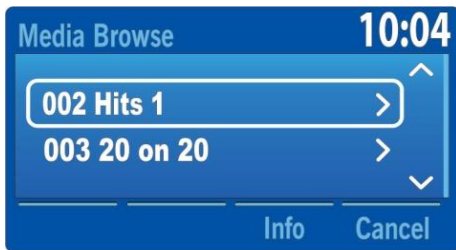

Made in U.S.A.

- Factory Radio Control
- Plug and Play
- 36 Presets
- Browse Channel
- Browse Categories
- Steering wheel control

Categories

Channels

Presets

3 Year Warranty

VAIS TECHNOLOGY

SiriusXM for GM