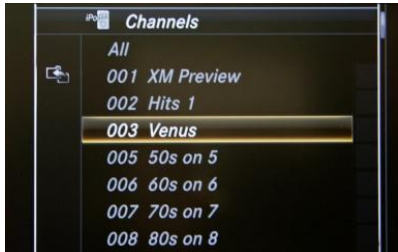

VAIS TECHNOLOGY

SiriusXM for Mercedes

Applications

C Class	2015-16	GLC Class	2016-17
GLE Class	2017	GLS Class	2017
E Class	2015-16	Sprinter	2017

* See application guide on website for details

Categories

Channels

Presets

PN# GSR-M01

Other Brands Include:

Chrysler
Fiat
GM
Jeep
Mercedes
Porsche
Subaru

Dodge
Ford
Honda
Mazda
Nissan
Scion
Toyota

Made in
U.S.A.

3 Year Warranty

Factory Radio Control
Plug and Play
36 Presets
Browse Channel
Browse Categories
Steering wheel control