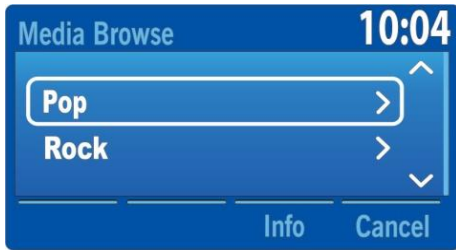

Made in U.S.A.

- Factory Radio Control
- Plug and Play
- 36 Presets
- Browse Channel
- Browse Categories
- Steering wheel control

Categories

Channels

Presets

3 Year Warranty

VAIS TECHNOLOGY

SiriusXM for GM