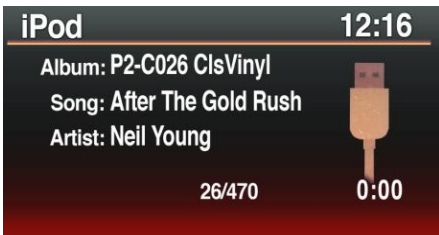

* See application guide for details

Factory Radio Control
 Plug and Play
 36 Presets
 Browse Channel
 Browse Categories
 Steering wheel control

Categories

Channels

Presets

Model# GSR-081

Other Brands Include: