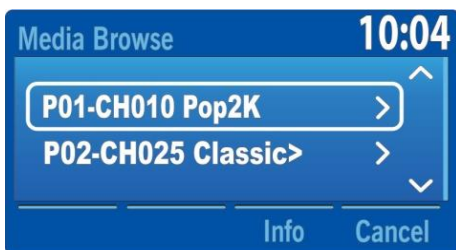

VAIS

T E C H N O L O G Y

SiriusXM for Ford

Applications

F150	2014-UP	Fiesta	2014-UP
Focus	2014-UP	Fusion	2014-UP
Taurus	2014-UP	Escape	2014-UP
Mustang	2015-UP	Edge	2014-UP
Flex	2014-UP	C-Max	2014

* See application guide for details

Model# GSR-041

Other Brands Include:

Chrysler	Dodge
Fiat	Ford
GM	Honda
Jeep	Mazda
Mercedes	Nissan
Porsche	Scion
Subaru	Toyota

Made in U.S.A.

- Factory Radio Control
- Plug and Play
- 36 Presets
- Browse Channel
- Browse Categories
- Steering wheel control

Categories

Channels

Presets

3 Year Warranty