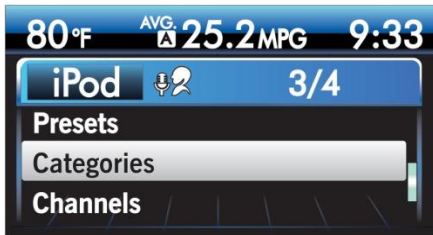

3 Year Warranty

VAIS TECHNOLOGY

SiriusXM for Subaru

Applications

Forester 2014-UP
 Impreza 2013-UP
 WRX 2014-UP

Outback 2014-UP
 Crosstrek 2013-UP

* See application guide for details

Categories