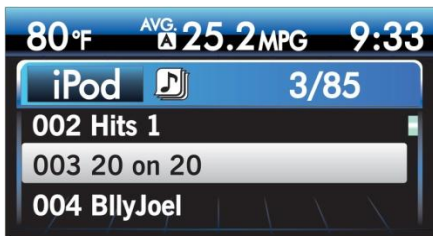

VAIS TECHNOLOGY

SiriusXM for Subaru

Applications

Forester 2014-UP
Impreza 2013-UP
WRX 2014-UP

Outback 2014-UP
Crosstrek 2013-UP

* See application guide for details

Categories

Channels

Presets

Model # GSR-031, 032, or 033, 034

Other Brands Include:

Chrysler
Fiat
GM
Jeep
Mercedes
Porsche
Subaru

Dodge
Ford
Honda
Mazda
Nissan
Scion
Toyota

Made in
U.S.A.

3 Year Warranty

Factory Radio Control
Plug and Play
36 Presets
Browse Channel
Browse Categories
Steering wheel control