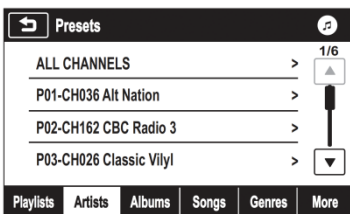

Applications

Colorado	2016*	Cruz	2016-2017
Malibu	2016-2017	Sierra	2016-2017
Silverado	2016-2017	Sonic	2017
Trax	2017		

* See application guide for details

Model# GSR-G01, G02 & G03

Other Brands Include:

Chrysler
Fiat
GM
Jeep
Mercedes
Porsche
Subaru

Dodge
Ford
Honda
Mazda
Nissan
Scion
Toyota

**Made in
U.S.A.**

Factory Radio Control
 Plug and Play
 36 Presets
 Browse Channel
 Browse Categories
 Steering wheel control

Categories

Channels

Presets

3 Year Warranty