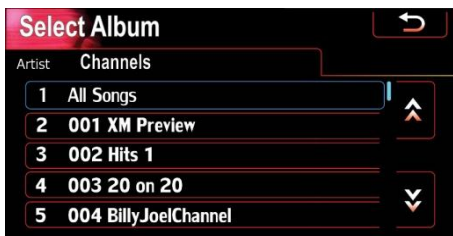

* See application guide for details

- Factory Radio Control
- Plug and Play
- 36 Presets
- Browse Channel
- Browse Categories
- Steering wheel control

Categories

Channels

Presets

Model # GSR-11, 12, 001, 101 or SL3sat-t