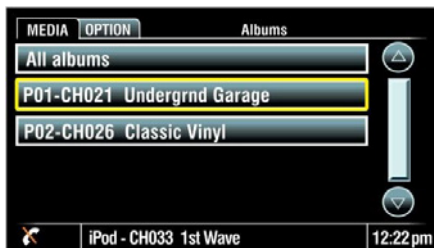

PCM3 model

* See application guide for details

Categories

Channels

Presets

Model# GSR-061

Other Brands Include:

Chrysler
Fiat
GM
Jeep
Mercedes
Porsche
Subaru