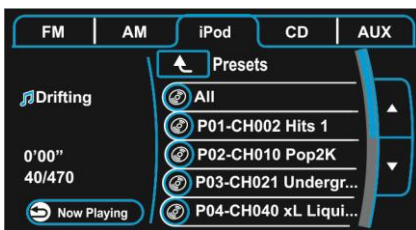

* See application guide for details

Categories

Channels

Presets

Model # GSR-091, 092, 093

Other Brands Include:

Chrysler
Fiat
GM
Jeep
Mercedes
Porsche
Subaru

Dodge
Ford
Honda
Mazda
Nissan
Scion
Toyota