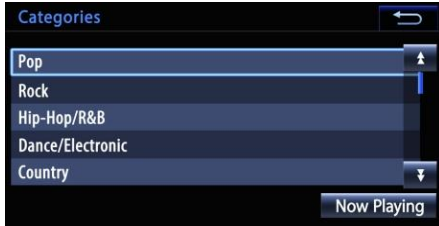

Categories