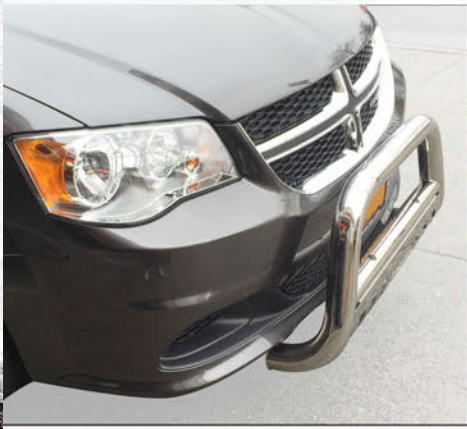

Chrysler

Town & Country

Chrysler

Town&Country

Bull Bar 3" w. Skid Plate S/S
2008 - 2016
SKU: VGUBG-748SS

Rear Bumper Guard Double Layer
2008 - 2016
SKU: VGRBG-923SS

2008-2016 Town&Country	Description	Stainless Steel	Black Powder Coated Steel
Bull Bar	3" w. Skid Plate	VGUBG-748-SS	
Rear Bumper Guard	Double Layer	VGRBG-923-1069B-SS	
Rear Bumper Guard	Double Tube	VGRBG-749-SS	