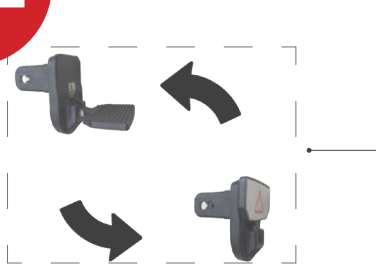

26" black steel step for 2" hitch receivers

#12

Foldable step for 2" hitch receivers