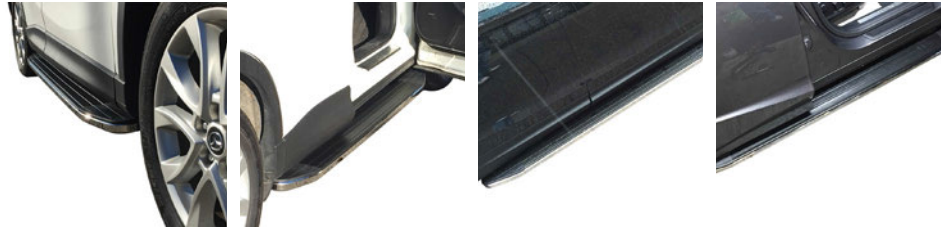

F6 Style Aluminum Running Board

F7 Style Aluminum Running Board