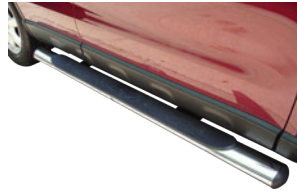

**Side Step Nerf Bar Round 3"**

2007 - 2016

SKU: **VGSSB-668SS****Side Step Nerf Bar Oval 4"**

2007 - 2016

SKU: **VGUBG-364SS**

2017-2018 CRV	Description	Stainless Steel	Black Powder Coated Steel
Bull Bar	2.5" w. Skid Tube	VGUBG-916-SS	
Bull Bar	3" w. Skid Plate	VGUBG-883-SS	
Front Runner		VGFRG-1056-SS	
Rear Bumper Guard	Double Layer	VGRBG-1278-SS	
Rear Bumper Guard	Double Tube	VGRBG-712-SS	VGRBG-472-BK
Rear Bumper Guard	Single Tube w. Skid Plate	VGRBG-713-SS	VGRBG-237-BK
Rear Bumper Guard	Pintle	VGRBG-1278-SS	
Running Board	F-Series		See Chart
Running Board	Aluminum Factory Style		VGSSB-1378-AL
Side Step Bar	3" Round	VGSSB-935SS	
2012-2016 CRV	Description	Stainless Steel	Black Powder Coated Steel
Bull Bar	2.5" A-Bar Lower	VGUBG-117-SS	
Bull Bar	2.5" w. Skid Tube	VGUBG-1050-SS	
Bull Bar	3" w. Skid Plate	VGUBG-454-SS	VGUBG-666-BK
Front Runner		VGFRG-280-SS	VGFRG-296-BK
Rear Bumper Guard	Double Layer	VGRBG-1018-SS	
Rear Bumper Guard	Double Tube	VGRBG-712-SS	VGRBG-472-BK
Rear Bumper Guard	Single Tube w. Skid Plate	VGRBG-713-SS	VGRBG-237-BK
Rear Bumper Guard	Pintle	VGRBG-533-725B-SS	
Running Board	F-Series		See Chart
Running Board	Aluminum Factory Style		VGSSB-765-AL
Side Step Bar	3" Round	VGSSB-935-SS	
2007-2011 CRV	Description	Stainless Steel	Black Powder Coated Steel
Brush Grill Guard	Push Bar	VGBGG-221-SS	VGBGG-328-BK
Bull Bar	2.5" w. Skid Tube	VGUBG-1050-SS	
Bull Bar	3" w. Skid Plate	VGUBG-454-SS	
Front Runner		VGFRG-280-SS	VGFRG-296-BK
Rear Bumper Guard	Double Layer	VGRBG-1018-223B-SS	
Rear Bumper Guard	Double Tube	VGRBG-712-223B-SS	VGRBG-472-BK
Rear Bumper Guard	Single Tube	VGRBG-713-223B-SS	VGRBG-237-BK
Side Step Bar	3" Round	VGSSB-668-SS	
Side Step Bar	4" Oval	VGSSB-364-SS	
2002-2006 CRV	Description	Stainless Steel	Black Powder Coated Steel
Brush Grill Guard	2.5" w. Skid Tube	VGUBG-610-SS	
Rear Bumper Guard	Double Tube	VGRBG-396-SS	
Side Step Bar	3" Round	VGSSB-58-SS	