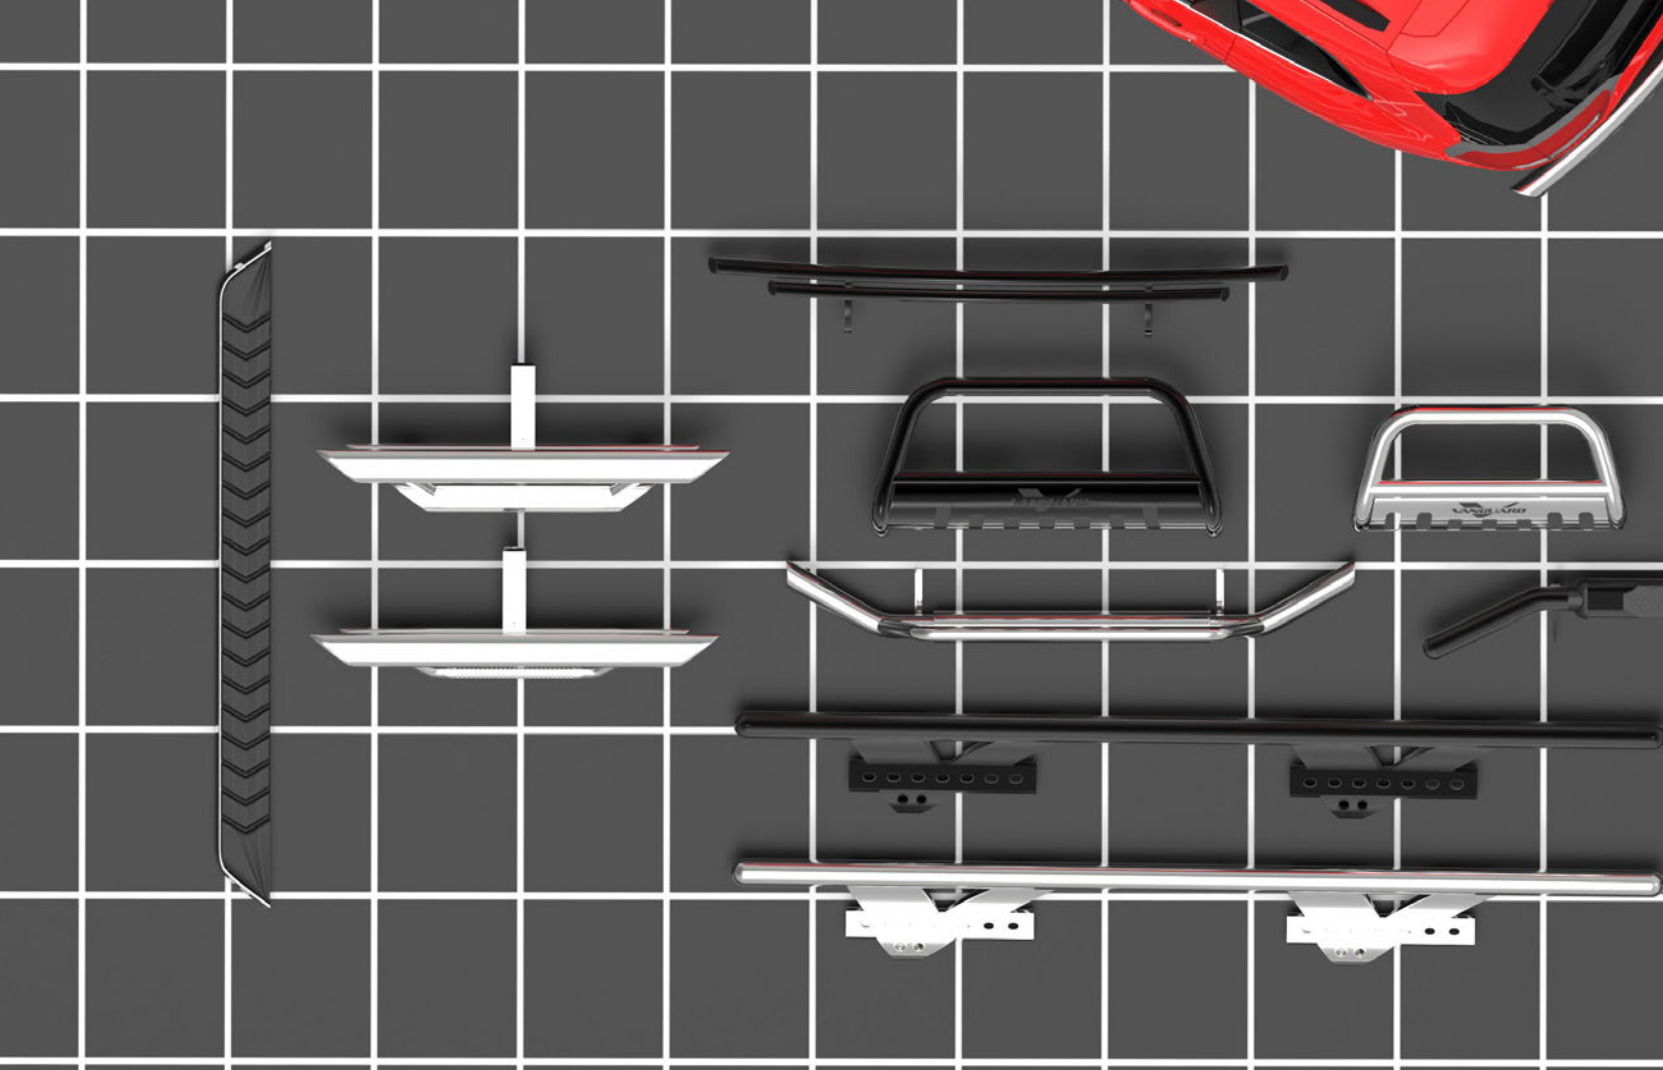

The Auto-Beauty entire operation is built on a strong belief in innovation, quality, and customer service. All Auto-Beauty products using 304 standing steel material, and other manufacturing techniques developed over the years to provide you with products of outstanding quality.

Auto-Beauty, Inc specializes in Vanguard® Off-Road products for trucks, SUVs, and vans! All Vanguard® bumper guards are made up of top quality T304-grade stainless steel or black powder coated steel. All Vanguard® running boards are made up of top quality aluminum.