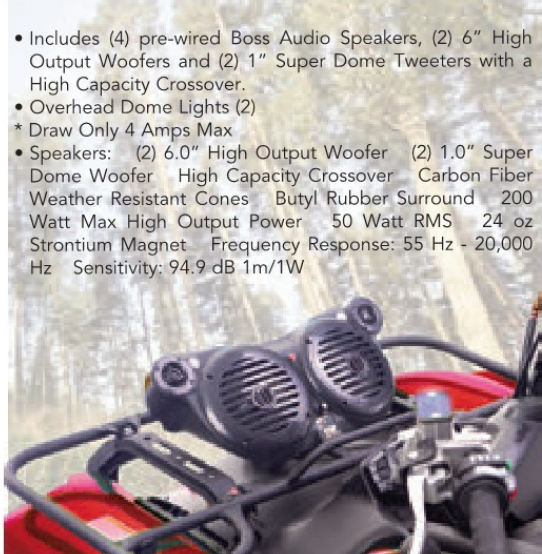

- Includes (4) pre-wired Boss Audio Speakers, (2) 6" High Output Woofers and (2) 1" Super Dome Tweeters with a High Capacity Crossover.
- Overhead Dome Lights (2)
- Draw Only 4 Amps Max
- Speakers: (2) 6.0" High Output Woofer (2) 1.0" Super Dome Woofer High Capacity Crossover Carbon Fiber Weather Resistant Cones Butyl Rubber Surround 200 Watt Max High Output Power 50 Watt RMS 24 oz Strontium Magnet Frequency Response: 55 Hz - 20,000 Hz Sensitivity: 94.9 dB 1m/1W

30

VDP VERTICALLY
DRIVEN
PRODUCTS

ACCESSORIES DESIGNED TO FUEL YOUR LIFESTYLE JEEP / TRUCK / POWER SPORT / UNIVERSAL