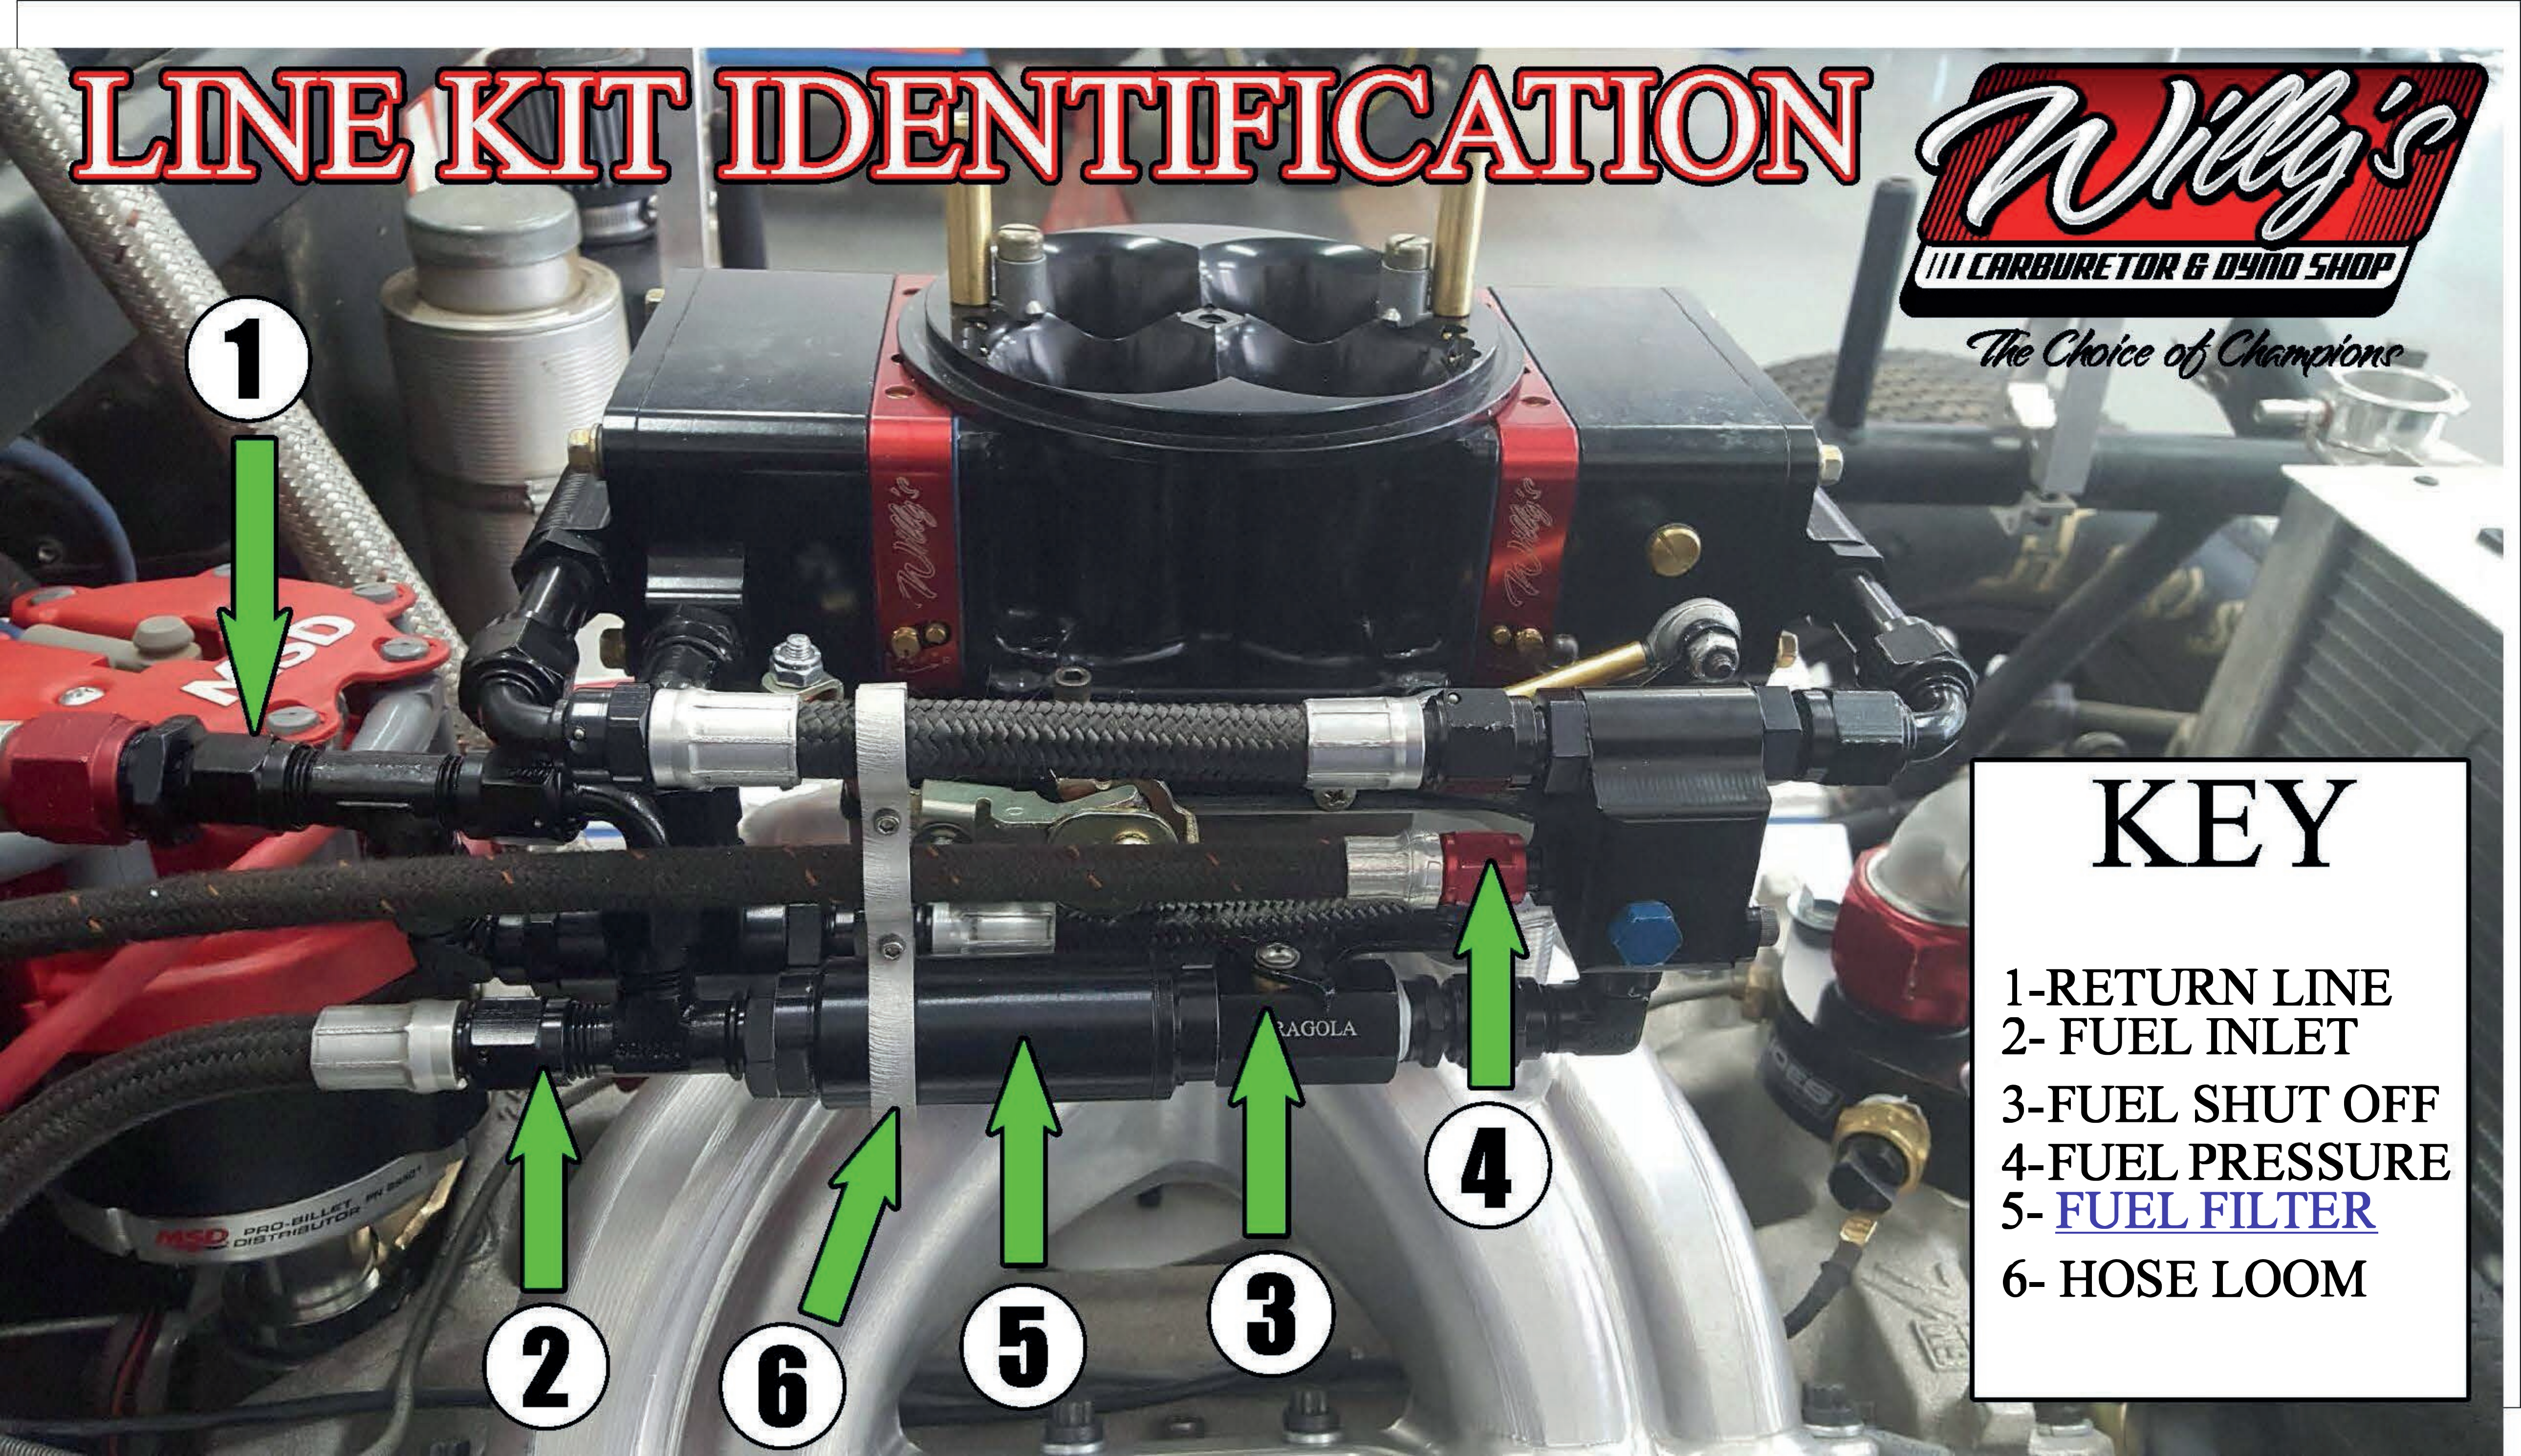

LINE KIT IDENTIFICATION

The Choice of Champions

KEY

- 1-RETURN LINE
- 2- FUEL INLET
- 3-FUEL SHUT OFF
- 4-FUEL PRESSURE
- 5- FUEL FILTER
- 6- HOSE LOOM