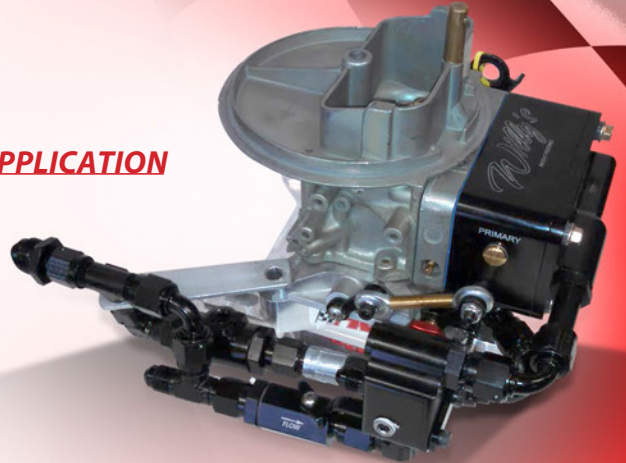

2 BARREL APPLICATION