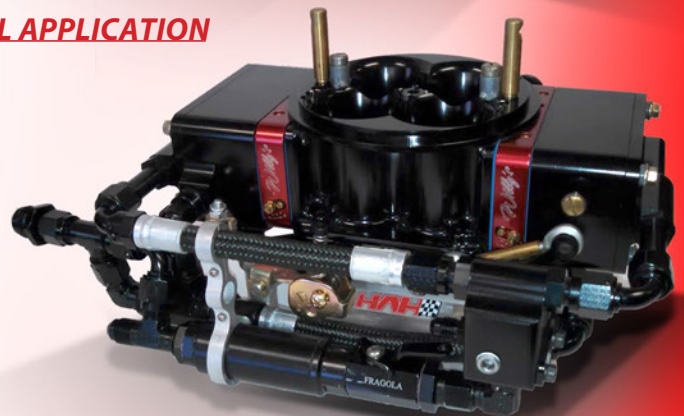

4 BARREL APPLICATION