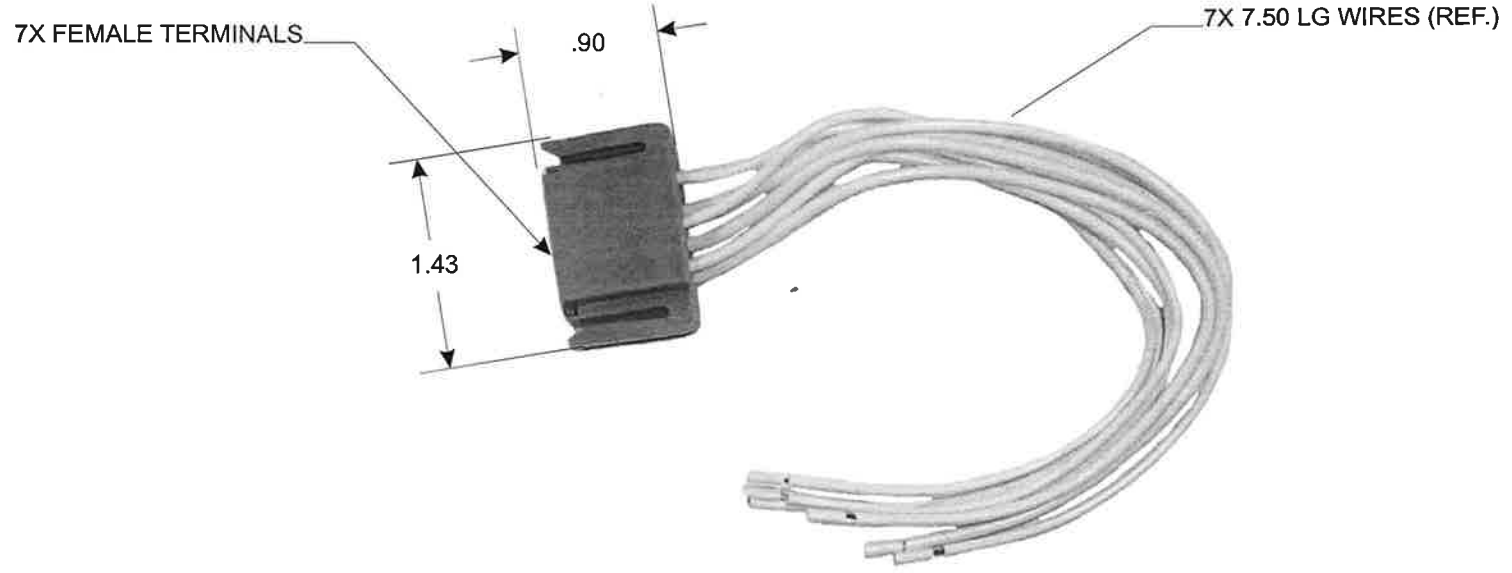

PART NO. 532

TOLERANCES UNLESS SPECIFIED		
TWO PLACE DECIMALS +/- .015	THREE PLACE DECIMALS +/- .005	ANGLES +/- 1°

NOTE: Repair Harness Ford Turn Signal Switch.

REPLACES O.E.M. #

				MATERIAL	N/A	SCALE	NTS	WELLS MANUFACTURING CORP. FOND DU LAC, WISCONSIN	
						DATE	2-5-03		DWN. BY GC
				FINISH	N/A	ENGINEER	2-5-03	DAL	
						APPROVED	2-5-03	JSK	
RELEASED DRAWING	25978A	2-5-03	GC			PURCH.	<input type="checkbox"/>	PROD.	<input type="checkbox"/>
L	REVISION	CN	DATE	BY	CAD REF.	N/A	MODEL	TITLE	PIGTAIL
								PART NO.	532